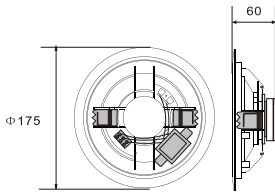

ARMYBEAT ELECTRONIC CO.,LTD.

吸顶喇叭 CEILING SPEAKER

SA3-21B

Model	SA3-21B
Power tapping	6W/3W
Line voltage	100V/70V
Sensitivity (1m, 1W)	93±3dB
Frequency response	100~15kHz
Dimension (mm)	Φ175*60
Hole for mounting	Φ150
Material	ABS
Weight (kg)	0.5
Speaker unit	5"