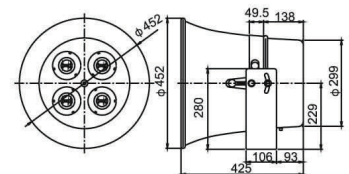

P.A. Speakers

Trumpet Horns

TH SERIES

TH-14 / 16 / 20 / 4A4

TH-14"

TH-14"

TH-16"

TH-16"

TH-20"

TH-20"

TH-4A4

TH-4A4

Powder painting, Pantone No.: Cool gray 6C

Unit: mm

MODEL	TH-14	TH-16	TH-20	TH-4A4
Type	Round	Round	Round	Round
Material	Aluminum	Aluminum	Aluminum	Aluminium
Weight (Approx.)	1.4kg (3.09 lb)	1.5kg (3.31 lb)	1.9kg (4.19 lb)	3.2kg (7.05 lb)