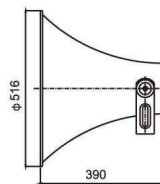

P.A. Speakers

Trumpet Horns

TH SERIES

TH-14 / 16 / 20 / 4A4

TH-14"

TH-14"

TH-16"

TH-16"

TH-20"

TH-20"

TH-4A4

TH-4A4

Powder painting, Pantone No.: Cool gray 6C

Unit: mm

MODEL	TH-14	TH-16	TH-20	TH-4A4
Type	Round	Round	Round	Round
Material	Aluminum	Aluminum	Aluminum	Aluminium
Weight (Approx.)	1.4kg (3.09 lb)	1.5kg (3.31 lb)	1.9kg (4.19 lb)	3.2kg (7.05 lb)