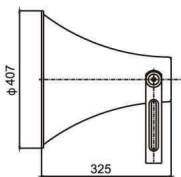

TH-20"

TH-20"

TH-4A4

TH-4A4

Powder painting, Pantone No.: Cool gray 6C

Unit: mm

MODEL	TH-14	TH-16	TH-20	TH-4A4
Type	Round	Round	Round	Round
Material	Aluminum	Aluminum	Aluminum	Aluminium
Weight (Approx.)	1.4kg (3.09 lb)	1.5kg (3.31 lb)	1.9kg (4.19 lb)	3.2kg (7.05 lb)