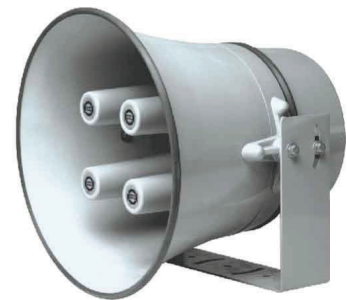

P.A. Speakers

Trumpet Horns

TH SERIES

TH-14 / 16 / 20 / 4A4

TH-14"

TH-14"

TH-16"

TH-16"

TH-20"

TH-20"

TH-4A4

TH-4A4

Powder painting, Pantone No.: Cool gray 6C

Unit: mm

MODEL	TH-14	TH-16	TH-20	TH-4A4
Type	Round	Round	Round	Round
Material	Aluminum	Aluminum	Aluminum	Aluminium
Weight (Approx.)	1.4kg (3.09 lb)	1.5kg (3.31 lb)	1.9kg (4.19 lb)	3.2kg (7.05 lb)