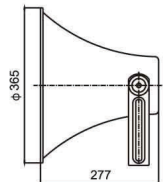

P.A. Speakers

Trumpet Horns

TH SERIES

TH-14 / 16 / 20 / 4A4

TH-14"

TH-14"

TH-16"

TH-16"

TH-20"

TH-20"

TH-4A4

TH-4A4

Powder painting, Pantone No.: Cool gray 6C

Unit: mm

MODEL	TH-14	TH-16	TH-20	TH-4A4
Type	Round	Round	Round	Round
Material	Aluminum	Aluminum	Aluminum	Aluminium
Weight (Approx.)	1.4kg (3.09 lb)	1.5kg (3.31 lb)	1.9kg (4.19 lb)	3.2kg (7.05 lb)